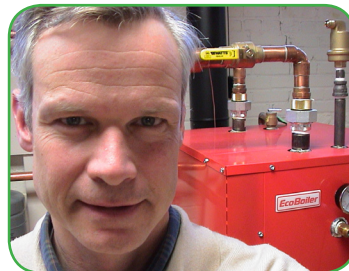

**EcoBoiler, + Burner, Auger  
& 400-lb Cap. Storage**

**Swebo burner**

**Pellet combustion**

**Swebo burner**

**Storage Bins  
1/2 ton (L) & 400-lb Cap. (R)**

**George Whiting,  
President**

**Please call for pricing, to locate an installer near you, or for answers to any questions about our products or wood pellet central heating generally. 877-317-0700 [info@ecoheatsolutions.com](mailto:info@ecoheatsolutions.com)**