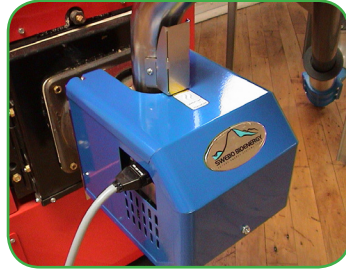

**EcoBoiler, + Burner, Auger  
& 400-lb Cap. Storage**

**Swebo burner**

**Pellet combustion**

**Swebo burner**

**Storage Bins  
1/2 ton (L) & 400-lb Cap. (R)**

**George Whiting,  
President**

**Please call for pricing, to locate an installer near you, or for answers to any questions about our products or wood pellet central heating generally. 877-317-0700 [info@ecoheatsolutions.com](mailto:info@ecoheatsolutions.com)**